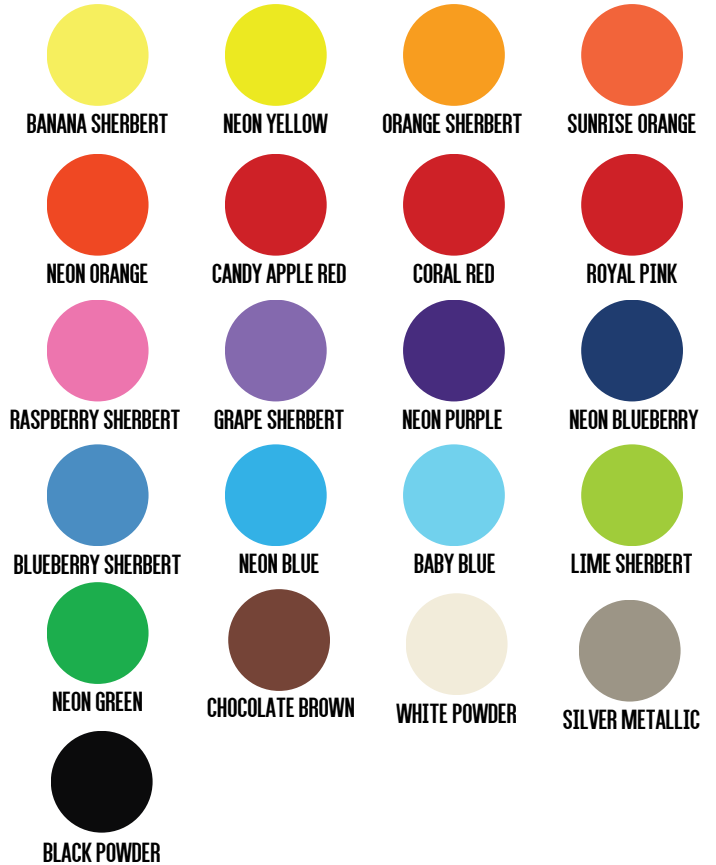

BASIC

color chart

see-through

*this is the default color if nothing is chosen

glitter

pearl

solid

glow in the dark

mouthguards

marble

CHERRY MARBLE

CRANBERRY MARBLE

TANGERINE MARBLE

LEMON YELLOW MARBLE

GRASS GREEN MARBLE

COBALT BLUE MARBLE