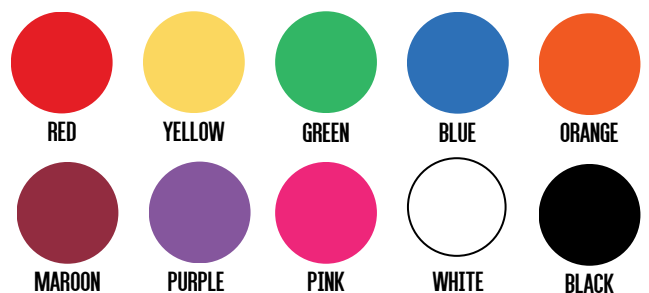

mouthguards